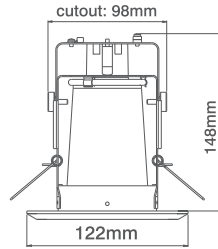

Ovia® Downlights

Ovia® Downlights

230V Cast Fixed Square 122mm Downlights c/w Flow™ Connector

230V Cast Fixed 118mm Dia. Downlights c/w Flow™ Connector

Code	Description	No. of Lamps	Lampholder Type	Max Wattage
LE5211*	230V E27 12W Max. Fixed Downlight	1	E27	12W