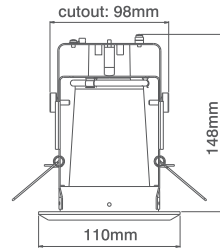

Ovia® Downlights

Ovia® Downlights

Requires Bezel
(GF4300, GF4310, GF4311)
not included
(See next page)