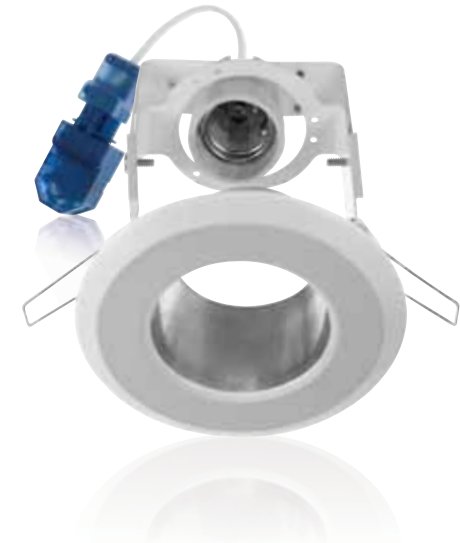

Ovia® Downlights

Ovia® Downlights

230V Cast Fixed Square 122mm Downlights c/w Flow™ Connector

230V Cast Fixed 118mm Dia. Downlights c/w Flow™ Connector

Code	Description	No. of Lamps	Lampholder Type	Max Wattage
LE5211*	230V E27 12W Max. Fixed Downlight	1	E27	12W

230V Fixed 110mm Dia. Downlights c/w Flow™ Connector & Moisture Seal

230V Fixed Downlight Housing c/w Flow™ Connector & Moisture Seal

Code	Description	No. of Lamps	Lampholder Type	Max Wattage
LE5101*	230V E27 12W Max. Fixed Downlight	1	E27	12W