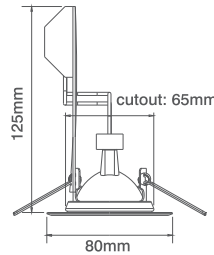

Ovia® Downlights

Ovia® Downlights

NOTE:
Features a housed terminal block with loop-out facility.

12V GU5.3 50W Max. Fixed Downlight

12V GU5.3 50W Max. Adjustable Downlight

Code	Description	No. of Lamps	Lampholder Type	Max Wattage
LVB015*	12V GU5.3 50W Max. Fixed Downlight	1	GU5.3	50W

Code	Description	Tilt	No. of Lamps	Lampholder Type	Max Wattage
LVB020*	12V GU5.3 50W Max. Adjustable Downlight	15°	1	GU5.3	50W

Lamp not included

Lamp not included

For Transformers see page E9.

For Transformers see page E9.