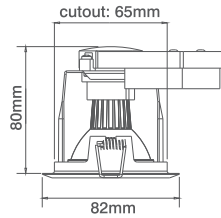

Ovia® Downlights

Ovia® Downlights

NOTE:
Features a housed terminal block with loop-out facility.