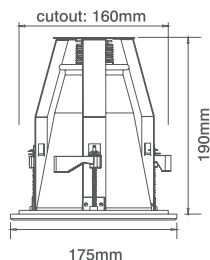

Ovia® Downlights

Optional glass covers available not included

230V Low Energy Open Downlight With Optional Glass c/w Flow™ Connector

Code	Description	No. of Lamps	Lampholder Type	Max Wattage
LE120WH	230V E27 20W Max. 175mm Dia. Vertical Head Downlight - White	1	E27	20W