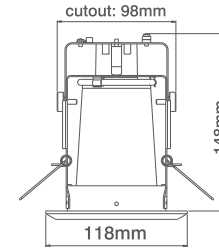

Ovia® Downlights

Ovia® Downlights

230V Cast Fixed Square 122mm Downlights c/w Flow™ Connector

230V Cast Fixed 118mm Dia. Downlights c/w Flow™ Connector

Code	Description	No. of Lamps	Lampholder Type	Max Wattage
LE5211*	230V E27 12W Max. Fixed Downlight	1	E27	12W