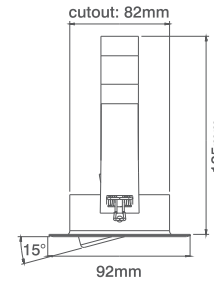

Ovia® Downlights

Ovia® Downlights

NOTE:
Features a housed terminal block with loop-out facility.

12V GU5.3 50W Max. Fixed Downlight

12V GU5.3 50W Max. Adjustable Downlight

Code	Description	No. of Lamps	Lampholder Type	Max Wattage
LVB015*	12V GU5.3 50W Max. Fixed Downlight	1	GU5.3	50W

Code	Description	Tilt	No. of Lamps	Lampholder Type	Max Wattage
LVB020*	12V GU5.3 50W Max. Adjustable Downlight	15°	1	GU5.3	50W

Lamp not included

Lamp not included

For Transformers see page E9.

For Transformers see page E9.