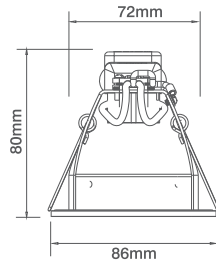

Requires Bezel (GF495)
not included
(See opposite page)