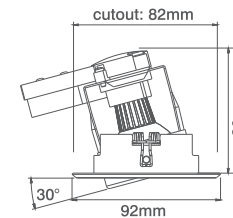

NOTE:
Features a housed terminal block with loop-out facility.