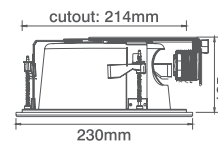

Ovia® Downlights

Optional glass covers available not included

230V Low Energy Open Downlight With Optional Glass c/w Flow™ Connector

Code	Description	No. of Lamps	Lampholder Type	Max Wattage
LE220WH	230V E27 2 x 20W Max. 230mm Dia. Horizontal Head Downlight - White	1	E27	2 x 20W

Lamp not included