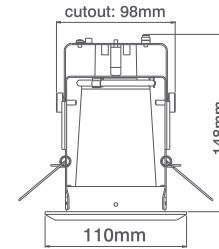

Ovia® Downlights

Ovia® Downlights

Requires Bezel
(GF4300, GF4310, GF4311)
not included
(See next page)