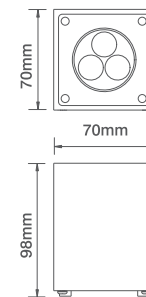

230V 3W LED Cube Wall Light

230V 3W LED Cube Down Light

Code	Description	Max Wattage
<a href="#">LED313WHBK</a>	230V 3W LED Cube Wall Light - Warm White LED - Black	3W
<a href="#">LED313WHWH</a>	230V 3W LED Cube Wall Light - Warm White LED - White	3W