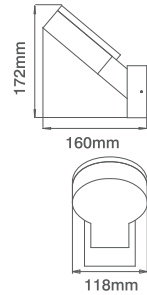

230V Low Energy IP54 Single Wall Light

230V Low Energy IP54 Twin Wall Light

Code	Description	No. of Lamps	Lampholder Type	Max Wattage
LE601AL	230V GX53 9W Max. IP54 Single Angled Wall Light - Aluminium	1	GX53	9W

Code	Description	No. of Lamps	Lampholder Type	Max Wattage
LE602AL	230V GX53 2 x 9W Max. IP54 Twin Angled Wall Light - Aluminium	2	GX53	2 x 9W

Lamp not included

Lamp not included

Available Finish

AL
Aluminium

Available Finish

AL
Aluminium

Product Approvals
Good protection against ingress of dust and moisture
Complies with BS EN 60598

Product Approvals
Good protection against ingress of dust and moisture
Complies with BS EN 60598