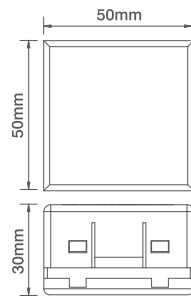

This module is compatible with 311 & 312 New Media Plates

230V 1W LED (50 x 50) Modular Stair Light

Code	Description	Max Wattage
MM1000BL	230V 1W LED Euro Module - Blue LED	1W
MM1000CW	230V 1W LED Euro Module - Cool White LED	1W
MM1000WW	230V 1W LED Euro Module - Warm White LED	1W

Please see the following pages and the dedicated Click® Wiring Accessories catalogue for more information on New Media™ plates and back boxes.