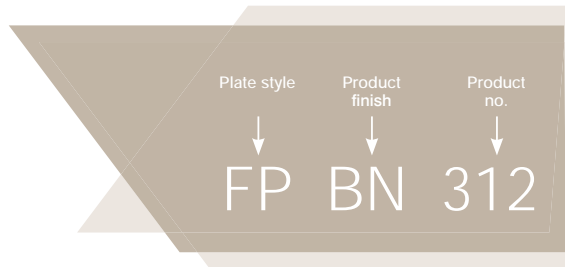

Define® unique product codes

*Every DEFINE® product featured is available in 5 distinctive quality finishes: Polished Chrome (**CH**), Stainless Steel (**SS**), Brushed Steel* (**BS**), Pearl Nickel (**PN**) and Black Nickel (**BN**).

*UK Design Registration 3015621