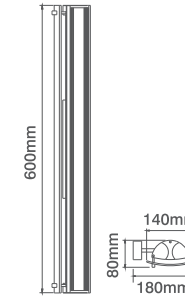

Ovia® Indoor Lighting

Ovia® Indoor Lighting

230V G24q 32W Max. Wall Light With Glass Cover

Code	Description	No. of Lamps	Lampholder Type	Max Wattage
CF240SV	230V G24q 32W Max. Wall Light With Glass Cover - Silver	1	G24q	32W

Lamp not included

Available Finish

SV
Silver

230V T5 1 x 24W Max. Wall Light With Glass Cover

Code	Description	No. of Lamps	Lampholder Type	Max Wattage
LE510SV	230V T5 1 x 24W Max. Wall Light With Glass Cover - Silver	1	T5 (549mm)	24W

Lamp not included

Available Finish

SV
Silver

Product Approvals
Complies with BS EN 60598

Product Approvals
Complies with BS EN 60598