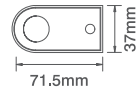

Product Approvals  
Complies with BS EN 60598

Product Approvals  
Complies with BS EN 60598

Ovia® Indoor Lighting

Ovia® Indoor Lighting

230V 2 x 1W LED Slim Up & Down Light

230V LED IP44 Up & Down Light

Code	Description	Max Wattage
<b>LED316WHBK</b>	230V 2 x 1W LED Slim Up & Down Light - Warm White LED - Black	2 x 1W
<b>LED316WHWH</b>	230V 2 x 1W LED Slim Up & Down Light - Warm White LED - White	