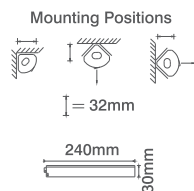

Ovia® Indoor Lighting

Ovia® Indoor Lighting

230V 2.7W LED 240mm Strip Light - c/w Mains Supply Lead

Code	Description	Max Wattage	Finish	WH	LED
LED301WHWH	230V 2.7W LED 240mm Strip Light - Cool White LED - White	2.7W	White	Cool White	

All our LED strip lights can be connected end to end
LED's are integrated and non-replaceable