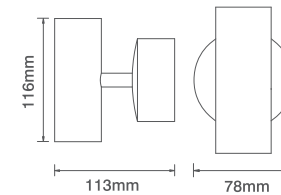

Ovia® Indoor Lighting

Ovia® Indoor Lighting

230V 2 x 1W LED Slim Up & Down Light

230V LED IP44 Up & Down Light

Code	Description	Max Wattage
LED316WHBK	230V 2 x 1W LED Slim Up & Down Light - Warm White LED - Black	2 x 1W
LED316WHWH	230V 2 x 1W LED Slim Up & Down Light - Warm White LED - White	

Code	Description	Max Wattage
LED501BLCH	230V 2 x 1W IP44 LED Up & Down Light - Blue LED - Chrome	2 x 1W
LED501WHCH	230V 2 x 1W IP44 LED Up & Down Light - Cool White LED - Chrome	2 x 1W

LED's are integrated and non-replaceable

LED's are integrated and non-replaceable

Available Finishes

LED Colour

Warm White

Available Finish

LED Colour Options

Blue

Cool White

Product Approvals
Complies with BS EN 60598

Product Approvals
Complies with BS EN 60598