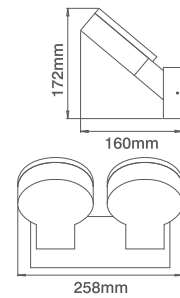

230V Low Energy IP54 Single Wall Light

230V Low Energy IP54 Twin Wall Light

Code	Description	No. of Lamps	Lampholder Type	Max Wattage
LE601AL	230V GX53 9W Max. IP54 Single Angled Wall Light - Aluminium	1	GX53	9W

Code	Description	No. of Lamps	Lampholder Type	Max Wattage
LE602AL	230V GX53 2 x 9W Max. IP54 Twin Angled Wall Light - Aluminium	2	GX53	2 x 9W

Lamp not included

Lamp not included

Available Finish

AL
Aluminium

Available Finish

AL
Aluminium

Product Approvals
Good protection against ingress of dust and moisture
Complies with BS EN 60598

Product Approvals
Good protection against ingress of dust and moisture
Complies with BS EN 60598