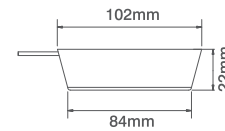

Comes with 2m flex.

230V T5 2 x 24W Max. Adjustable Wall Light With Glass Cover

Code	Description	No. of Lamps	Lampholder Type	Max Wattage
LE520SV	230V T5 2 x 24W Max. Adjustable Wall Light With Glass Cover - Silver	2	T5 (549mm)	2 x 24W

Lamp not included

Available Finish

SV
Silver

230V Low Energy Undercupboard Light

Code	Description	No. of Lamps	Lampholder Type	Max Wattage
LE105CH	230V GX53 13W Max. Undercupboard Light - Chrome	1	GX53	13W
LE105SC	230V GX53 13W Max. Undercupboard Light - Satin Chrome	1	GX53	13W

Lamp not included

Available Finishes

CH Chrome SC Satin Chrome

Product Approvals
Complies with BS EN 60598

Product Approvals
Double insulated, no earth connection required.
Complies with BS EN 60598