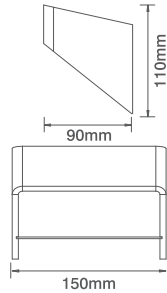

# INDOOR LIGHTING

**OVIA**<sup>®</sup>

Ovia® Indoor Lighting

Ovia® Indoor Lighting

230V 4.5W LED Wall Light

230V 3W LED Chamfered Wall Light

Code	Description	Max Wattage
LED310WHAL	230V 4.5W LED Wall Light - Cool White LED - Aluminium	4.5W
LED310WHWH	230V 4.5W LED Wall Light - Cool White LED - White	4.5W