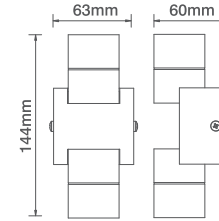

Product Approvals  
Complies with BS EN 60598

Ovia® Indoor Lighting

Ovia® Indoor Lighting

230V 1W LED Mini Up or Down Wall Light

230V 2 x 1W LED Mini Up & Down Wall Light

Code	Description	Max Wattage
<a href="#">LED311ALBL</a>	230V 1W LED Up or Down Wall Light - Blue LED - Aluminium	1W
<a href="#">LED311ALWH</a>	230V 1W LED Up or Down Wall Light - Cool White LED - Aluminium	1W