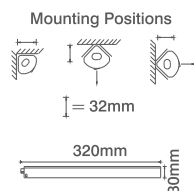

230V 3.6W LED 320mm Strip Light - c/w Mains Supply Lead

Code	Description	Max Wattage	Finish	WH	LED
LED302WHWH	230V 3.6W LED 320mm Strip Light - Cool White LED - White	3.6W	White	Cool White	

All our LED strip lights can be connected end to end
LED's are integrated and non-replaceable