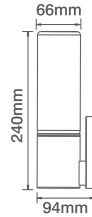

Ovia® Indoor Lighting

Ovia® Indoor Lighting

230V Low Energy IP44 Single Wall Light

230V Low Energy IP44 Twin Wall Light

Code	Description	No. of Lamps	Lampholder Type	Max Wattage
LE611CH	230V E14 12W Max. Low Energy IP44 Single Wall Light - Chrome	1	E14	12W

Code	Description	No. of Lamps	Lampholder Type	Max Wattage
LE612CH	230V E14 2 x 12W Max. Low Energy IP44 Twin Wall Light - Chrome	2	E14	2 x 12W

Lamp not included

Lamp not included

Available Finish

Available Finish

CH
Chrome

CH
Chrome

Product Approvals
Complies with BS EN 60598

Product Approvals
Complies with BS EN 60598