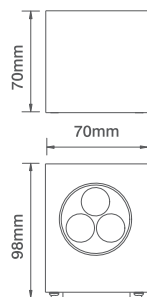

230V 3W LED Cube Wall Light

230V 3W LED Cube Down Light

Code	Description	Max Wattage
<a href="#">LED313WHBK</a>	230V 3W LED Cube Wall Light - Warm White LED - Black	3W
<a href="#">LED313WHWH</a>	230V 3W LED Cube Wall Light - Warm White LED - White	3W