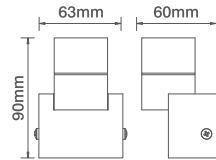

Ovia® Indoor Lighting

Ovia® Indoor Lighting

230V 1W LED Mini Up or Down Wall Light

230V 2 x 1W LED Mini Up & Down Wall Light

Code	Description	Max Wattage
LED311ALBL	230V 1W LED Up or Down Wall Light - Blue LED - Aluminium	1W
LED311ALWH	230V 1W LED Up or Down Wall Light - Cool White LED - Aluminium	1W

Code	Description	Max Wattage
LED312ALBL	230V 2 x 1W LED Up & Down Wall Light - Blue LED - Aluminium	2 X 1W
LED312ALWH	230V 2 x 1W LED Up & Down Wall Light - Cool White LED - Aluminium	2 X 1W

LED's are integrated and non-replaceable

LED's are integrated and non-replaceable

Available Finish

LED Colour Options

Aluminium

Blue

Cool White

Available Finish

LED Colour Options

Aluminium

Blue

Cool White

Product Approvals
Complies with BS EN 60598

Product Approvals
Complies with BS EN 60598