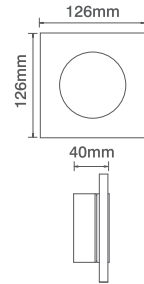

Product Approvals  
Complies with BS EN 60598

Ovia® Indoor Lighting

Ovia® Indoor Lighting

230V 1.5W LED 126mm Square Glass Wall Light

230V 1.5W LED 126mm Round Glass Wall Light

Code	Description	Max Wattage
<b>LED325BLBS</b>	230V 1.5W 126mm LED Square Wall Light - Blue LED - Brushed Stainless	1.5W
<b>LED325WHBS</b>	230V 1.5W 126mm LED Square Wall Light - Cool White LED - Brushed Stainless	1.5W