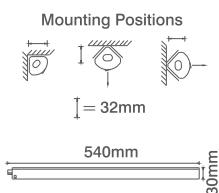

230V 6.8W LED 540mm Strip Light - c/w Mains Supply Lead

Code	Description	Max Wattage	Finish	WH	LED
LED303WHWH	230V 6.8W LED 540mm Strip Light - Cool White LED - White	6.8W	White	Cool White	

All our LED strip lights can be connected end to end
LED's are integrated and non-replaceable

Product Approvals
Complies with BS EN 60598

230V 1M Main Supply Lead

Code	Description	Length
LED305WH	230V 1M Main Supply Lead	1M