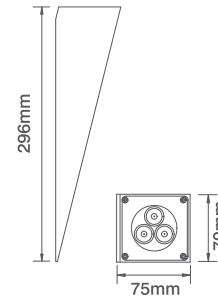

# INDOOR LIGHTING

**OVIA**<sup>®</sup>

Ovia® Indoor Lighting

Ovia® Indoor Lighting

230V 4.5W LED Wall Light

230V 3W LED Chamfered Wall Light

Code	Description	Max Wattage
LED310WHAL	230V 4.5W LED Wall Light - Cool White LED - Aluminium	4.5W
LED310WHWH	230V 4.5W LED Wall Light - Cool White LED - White	4.5W