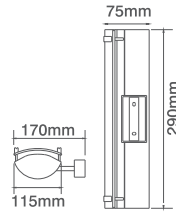

Ovia® Indoor Lighting

Ovia® Indoor Lighting

230V G24q 32W Max. Wall Light With Glass Cover

Code	Description	No. of Lamps	Lampholder Type	Max Wattage
CF240SV	230V G24q 32W Max. Wall Light With Glass Cover - Silver	1	G24q	32W

Lamp not included

Available Finish

SV
Silver

230V T5 1 x 24W Max. Wall Light With Glass Cover

Code	Description	No. of Lamps	Lampholder Type	Max Wattage
LE510SV	230V T5 1 x 24W Max. Wall Light With Glass Cover - Silver	1	T5 (549mm)	24W

Lamp not included

Available Finish

SV
Silver

Product Approvals
Complies with BS EN 60598

Product Approvals
Complies with BS EN 60598