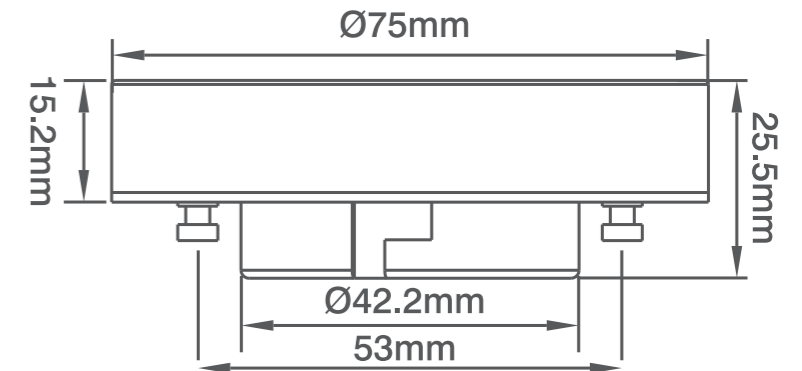

Product Code	Watt.	Watt Equiv	Lm	Cap	Dimmable
OVLA9001C3	3.3W	n/a	250lm	GX53	NO