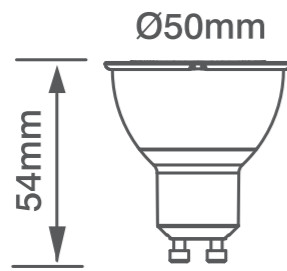

GU10 SMD LED

Dimmable 36° 5.5W GU10 SMD LED

Product Code	Watt.	Watt Equiv	Lm	Cap	Dimmable
OVLA1003W5D	5.5W	50W	350lm	GU10	YES

Beam Intensity 900CD	Colour Temp 2700k	220-240V Voltage 50/60HZ	Current 40mA
-------------------------	----------------------	-----------------------------	-----------------