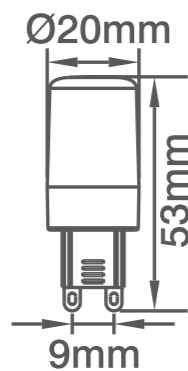

Product Code	Watt.	Watt Equiv	Lm	Cap	Dimmable
OVLA7001W2	2.3W	22W	215lm	G9	NO