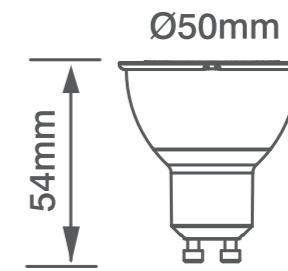

Product Code	Watt.	Watt Equiv	Lm	Cap	Dimmable
OVLA1004C5D	5.5W	50W	350lm	GU10	YES

Beam Intensity 900CD	Colour Temp 4000k	220-240V Voltage 50/60HZ	Current 40mA

25,000h
Life Time

85% Energy
Saving

No Mercury

Environmentally
Friendly

100% Instant Full Light

20,000X On - Off

The Ovia Lamps range is covered by a 2 year warranty.
For warranty information please visit www.scolmore.com