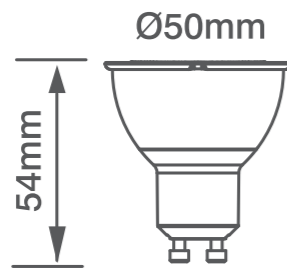

PRODUCT PORTFOLIO

OVI[®]
LAMPS

Scolmore[®]
GROUP

GU10 SMD LED

Non-Dimmable 36° 4W GU10 SMD LED

Product Code	Watt.	Watt Equiv	Lm	Cap	Dimmable
OVLA1001W4	4W	35W	250lm	GU10	NO

Beam Intensity 600CD	Colour Temp 2700k	220-240V Voltage 50/60HZ	Current 35mA
-------------------------	----------------------	-----------------------------	-----------------

GU10 SMD LED

Non-Dimmable 36° 4W GU10 SMD LED

Product Code	Watt.	Watt Equiv	Lm	Cap	Dimmable
OVLA1002C4	4W	35W	250lm	GU10	NO

Beam Intensity 600CD	Colour Temp 4000k	220-240V Voltage 50/60HZ	Current 35mA
-------------------------	----------------------	-----------------------------	-----------------