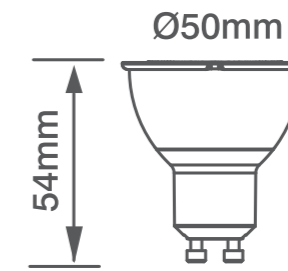

PRODUCT PORTFOLIO

OVI[®]
LAMPS

Scolmore[®]
GROUP

GU10 SMD LED

Non-Dimmable 36° 4W GU10 SMD LED

Product Code	Watt.	Watt Equiv	Lm	Cap	Dimmable
OVLA1001W4	4W	35W	250lm	GU10	NO

Beam Intensity 600CD	Colour Temp 2700k	220-240V Voltage 50/60HZ	Current 35mA
-------------------------	----------------------	-----------------------------	-----------------

GU10 SMD LED

Non-Dimmable 36° 4W GU10 SMD LED

Product Code	Watt.	Watt Equiv	Lm	Cap	Dimmable
OVLA1002C4	4W	35W	250lm	GU10	NO

Beam Intensity 600CD	Colour Temp 4000k	220-240V Voltage 50/60HZ	Current 35mA
-------------------------	----------------------	-----------------------------	-----------------