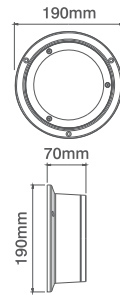

Ovia® Outdoor Lighting

Ovia® Outdoor Lighting

18 LED's

20 LED's

230V 1.5W IP54 (18) LED 190mm Dia. Round Wall Light

230V 1.5W IP54 (20) LED 195mm Square Wall Light

Code	Description	No. of LED's	Max Wattage
LED410SVBL	230V 1.5W IP54 (18) LED 190mm Dia. Round Wall Light - Blue LED - Silver	18	1.5W
LED410SVWH	230V 1.5W IP54 (18) LED 190mm Dia. Round Wall Light - Cool White LED - Silver	18	1.5W