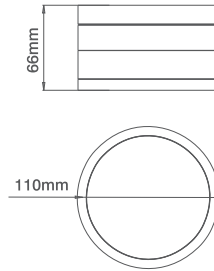

Ovia® Outdoor Lighting

Ovia® Outdoor Lighting

230V Low Energy IP54 Surface Light

Code	Description	No. of Lamps	Lampholder Type	Max Wattage
LE603AL	230V GX53 9W Max. IP54 Surface Light - Aluminium	1	GX53	9W

Lamp not included

Available Finish

230V Low Energy IP54 Step Surface Light

Code	Description	No. of Lamps	Lampholder Type	Max Wattage
LE604AL	230V GX53 9W Max. IP54 Step Surface Light - Aluminium	1	GX53	9W

Lamp not included

Available Finish

Product Approvals
Good protection against ingress of dust and moisture
Complies with BS EN 60598

Product Approvals
Good protection against ingress of dust and moisture
Complies with BS EN 60598