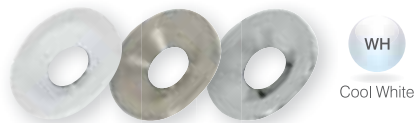

SP202 Star Light Mounting Plate For LED200

Available Finishes (\*) LED Colour

Available Finishes (\*) LED Colour

WH SC CH  
White Satin Chrome Chrome

WH SC CH  
White Satin Chrome Chrome

Please add required finish in to the code e.g. LED200WHCH.