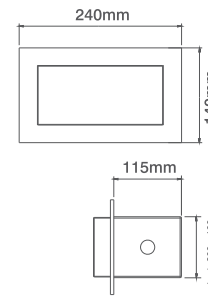

36 LED's
Semi-Recessed
Pre-wired 0.2m