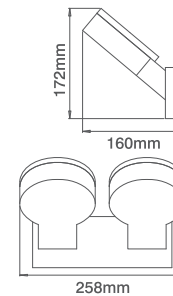

Available Finish

AL
Aluminium

Product Approvals
Good protection against ingress of dust and moisture
Complies with BS EN 60598

IP54