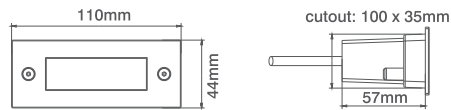

230V 0.8W IP54 LED 110 x 44mm Rectangular Full Glass Wall Light

Code	Description	No. of LED's	Max Wattage
LED470SS(Δ)	230V LED IP54 110 x 44mm Rectangular Flush Full Glass Wall Light	12	0.8W

12 LED's Pre-wired 0.2m

LED's are integrated and non-replaceable