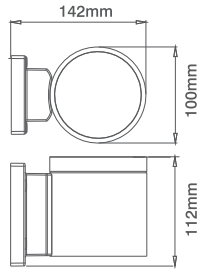

Ovia® Outdoor Lighting

230V Low Energy IP54 Up or Down Wall Lights

Code	Description	No. of Lamps	Lampholder Type	Max Wattage
OL211AG	230V GX53 9W Max. IP54 Up or Down Wall Light - Anthracite Grey	1	GX53	9W

Lamp not included

Available Finish

AG
Anthracite Grey

Product Approvals

Good protection against ingress of dust and moisture
Complies with BS EN 60598

230V Low Energy IP54 Up & Down Wall Lights

Code	Description	No. of Lamps	Lampholder Type	Max Wattage
OL212AG	230V GX53 2 X 9W Max. IP54 Up & Down Wall Light - Anthracite Grey	2	GX53	2 x 9W

Lamp not included

Available Finish

AG
Anthracite Grey

Product Approvals

Good protection against ingress of dust and moisture
Complies with BS EN 60598