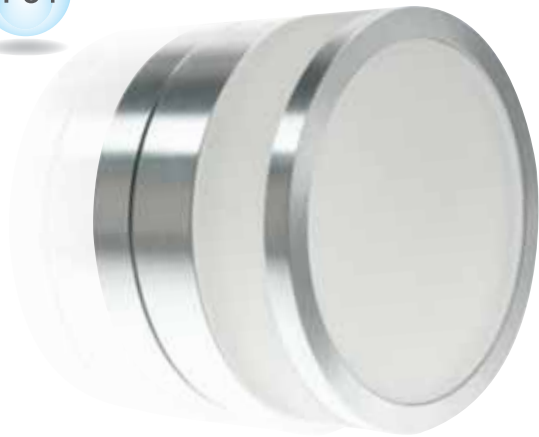

Lamp not included

Available Finish

AL  
Aluminium

**Product Approvals**  
Good protection against ingress of dust and moisture  
Complies with BS EN 60598

Ovia® Outdoor Lighting

Ovia® Outdoor Lighting

230V Low Energy IP54 Surface Light