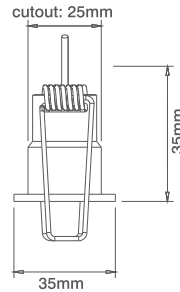

**Product Approvals**  
Complies with BS EN 60598

Ovia® Outdoor Lighting

Ovia® Outdoor Lighting

1 LED  
The access plate allows for easy fitting of an LED driver or transformer through a 55mm ceiling cutout.