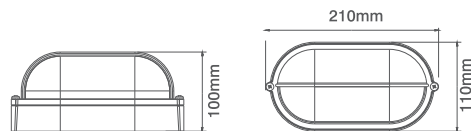

230V E27 60W Max. IP54 Oval Bulkhead With Eyelid

Code	Description	No. of Lamps	Lampholder Type	Max Wattage
OL420*	230V E27 IP54 Oval Bulkhead With Eyelid	1	E27	60W

Die cast body with glass diffuser.

Lamp not included