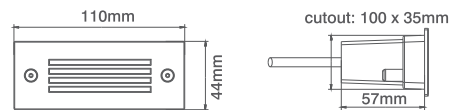

230V 0.8W IP54 LED 110 x 44mm Rectangular Slotted Glass Wall Light

Code	Description	No. of LED's	Max Wattage
LED475SS(Δ)	230V LED IP54 110 x 44mm Rectangular Flush Slotted Glass Wall Light	12	0.8W

12 LED's Pre-wired 0.2m

LED's are integrated and non-replaceable