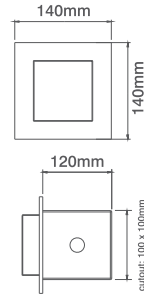

Ovia® Outdoor Lighting

Ovia® Outdoor Lighting

25 LED's
Semi-Recessed
Pre-wired 0.2m