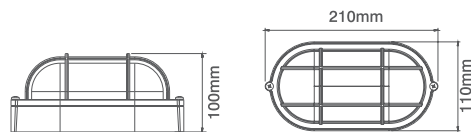

230V E27 60W Max. IP54 Oval Bulkhead With Guard

Code	Description	No. of Lamps	Lampholder Type	Max Wattage
OL410*	230V E27 IP54 Oval Bulkhead With Guard	1	E27	60W

Die cast body with glass diffuser.

Lamp not included