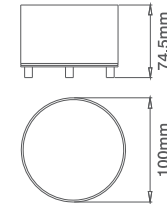

Ovia® Outdoor Lighting

Ovia® Outdoor Lighting

230V IP54 Low Energy 181mm Dia. Bulkhead

230V Low Energy IP54 Down Light

Code	Description	No. of Lamps	Lampholder Type	Max Wattage
OL214AG	230V GX53 9W IP54 181mm Dia. Bulkhead - Anthracite Grey	1	GX53	9W

Code	Description	No. of Lamps	Lampholder Type	Max Wattage
OL210AG	230V GX53 9W Max. IP54 Down Light - Anthracite Grey	1	GX53	9W

Lamp not included

Lamp not included

Available Finish

Available Finish

AG
Anthracite Grey

AG
Anthracite Grey

Product Approvals
Good protection against ingress of dust and moisture
Complies with BS EN 60598

Product Approvals
Good protection against ingress of dust and moisture
Complies with BS EN 60598