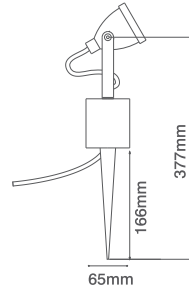

# OUTDOOR LIGHTING

---

**OVIA**<sup>®</sup>

Ovia® Outdoor Lighting

Ovia® Outdoor Lighting

Includes pre-wired flex for termination in a water-proof enclosure, lead: 1.5m.

230V 3W LED IP65 Spikelight

230V LED IP44 Up & Down Light