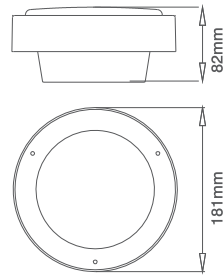

Ovia® Outdoor Lighting

Ovia® Outdoor Lighting

230V IP54 Low Energy 181mm Dia. Bulkhead

230V Low Energy IP54 Down Light

Code	Description	No. of Lamps	Lampholder Type	Max Wattage
OL214AG	230V GX53 9W IP54 181mm Dia. Bulkhead - Anthracite Grey	1	GX53	9W

Code	Description	No. of Lamps	Lampholder Type	Max Wattage
OL210AG	230V GX53 9W Max. IP54 Down Light - Anthracite Grey	1	GX53	9W

Lamp not included

Lamp not included

Available Finish

Available Finish

AG
Anthracite Grey

AG
Anthracite Grey

Product Approvals
Good protection against ingress of dust and moisture
Complies with BS EN 60598

Product Approvals
Good protection against ingress of dust and moisture
Complies with BS EN 60598