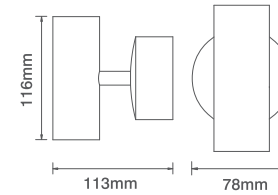

230V 3W LED IP65 Spikelight

230V LED IP44 Up & Down Light

Code	Description	No. of LED's	Max Wattage
LED500∧*	230V LED IP65 Spikelight	3	3W

3 LED's
LED's are integrated and non-replaceable

Code	Description	Max Wattage
LED501BLCH	230V 2 x 1W IP44 LED Up & Down Light - Blue LED - Chrome	2 x 1W
LED501WHCH	230V 2 x 1W IP44 LED Up & Down Light - Cool White LED - Chrome	2 x 1W

LED's are integrated and non-replaceable

Available Finishes (*)

LED Colour Options (∧)

Available Finish

LED Colour Options

Please add required lamp and finish in to the code e.g. **LED500BLBK**.

Product Approvals
Good protection against ingress of dust and moisture
Complies with BS EN 60598

Product Approvals
Complies with BS EN 60598