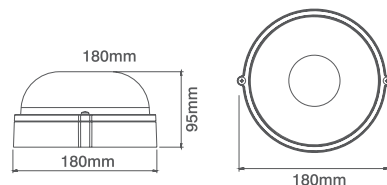

230V E27 60W Max. IP54 Round Bulkhead

Code	Description	No. of Lamps	Lampholder Type	Max Wattage
OL405*	230V E27 IP54 Round Bulkhead	1	E27	60W

Die cast body with glass diffuser.

Lamp not included

230V E27 60W Max. IP54 Round Bulkhead With Guard

Code	Description	No. of Lamps	Lampholder Type	Max Wattage
OL415*	230V E27 IP54 Round Bulkhead With Guard	1	E27	60W

Die cast body with glass diffuser.

Lamp not included