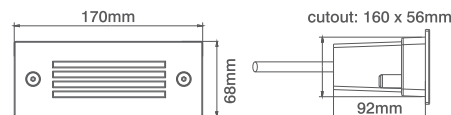

230V 0.8W IP54 LED 170 x 68mm Rectangular Slotted Glass Wall Light

Code	Description	No. of LED's	Max Wattage
LED480SS(Δ)	230V LED IP54 170 x 68mm Rectangular Flush Slotted Glass Wall Light	12	0.8W

16 LED's Pre-wired 0.2m

LED's are integrated and non-replaceable