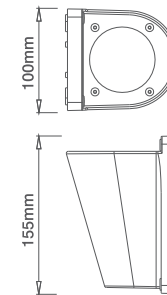

230V 1.0W IP54 (16) LED 100mm Square Wall Light

230V 3W LED IP54 Up or Down Light

Code	Description	No. of LED's	Max Wattage
LED400SVBL	230V 1.0W IP54 (16) LED 100mm Square Wall Light - Blue LED - Silver	16	1.0W
LED400SVWH	230V 1.0W IP54 (16) LED 100mm Square Wall Light - Cool White LED - Silver	16	1.0W

Code	Description	No. of LED's	Max Wattage
LED502WHAG	230V 3W LED IP54 Up or Down Light - Warm White LED - Anthracite Grey	3	3W

LED's are integrated and non-replaceable

3 LED's
LED's are integrated and non-replaceable

Available Finish

LED Colour Options

Blue Cool White

Available Finish

LED Colour

Warm White

Product Approvals

Good protection against ingress of dust and moisture
Complies with BS EN 60598

Product Approvals

Good protection against ingress of dust and moisture
Complies with BS EN 60598