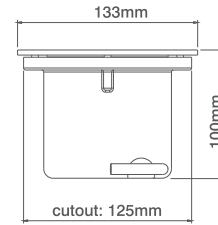

Ovia® Outdoor Lighting

Ovia® Outdoor Lighting

230V Low Energy IP65 Walk-Over Light

230V Low Energy IP65 Walk-Over Light

Code	Description	No. of Lamps	Lampholder Type	Max Wattage
CF530SS	230V GX53 9W Max. IP65 Round Walk-Over Light - Stainless Steel	1	GX53	9W

Code	Description	No. of Lamps	Lampholder Type	Max Wattage
CF535SS	230V GX53 9W Max. IP65 Square Walk-Over Light - Stainless Steel	1	GX53	9W

Includes 1.3m pre-wired flex for termination in a water-proof enclosure

Includes 1.3m pre-wired flex for termination in a water-proof enclosure

Lamp not included

Lamp not included

Available Finish

Available Finish

SS
Stainless Steel

SS
Stainless Steel

Product Approvals
Good protection against ingress of dust and moisture
Complies with BS EN 60598

Product Approvals
Good protection against ingress of dust and moisture
Complies with BS EN 60598