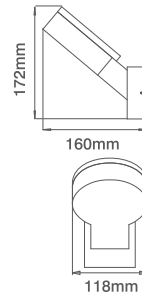

Ovia® Outdoor Lighting

Ovia® Outdoor Lighting

IP54