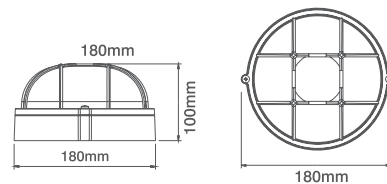

230V E27 60W Max. IP54 Round Bulkhead With Eyelid

Code	Description	No. of Lamps	Lampholder Type	Max Wattage
OL425*	230V E27 IP54 Round Bulkhead With Eyelid	1	E27	60W

Die cast body with glass diffuser.

Lamp not included