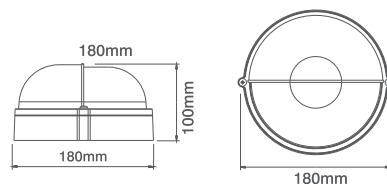

230V E27 60W Max. IP54 Round Bulkhead

Code	Description	No. of Lamps	Lampholder Type	Max Wattage
OL405*	230V E27 IP54 Round Bulkhead	1	E27	60W

Die cast body with glass diffuser.

Lamp not included

230V E27 60W Max. IP54 Round Bulkhead With Guard

Code	Description	No. of Lamps	Lampholder Type	Max Wattage
OL415*	230V E27 IP54 Round Bulkhead With Guard	1	E27	60W

Die cast body with glass diffuser.

Lamp not included

230V E27 60W Max. IP54 Round Bulkhead With Eyelid

Code	Description	No. of Lamps	Lampholder Type	Max Wattage
OL425*	230V E27 IP54 Round Bulkhead With Eyelid	1	E27	60W

Die cast body with glass diffuser.

Lamp not included

Available Finishes (*)

Please add required finish in to the code e.g. **OL425BK**.

Product Approvals
Good protection against ingress of dust and moisture
Complies with BS EN 60598