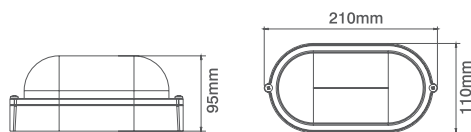

Die cast body with glass diffuser.

Lamp not included

230V E27 60W Max. IP54 Oval Bulkhead With Guard

Code	Description	No. of Lamps	Lampholder Type	Max Wattage
OL410*	230V E27 IP54 Oval Bulkhead With Guard	1	E27	60W