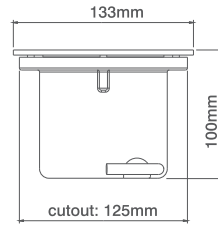

Ovia® Outdoor Lighting

Ovia® Outdoor Lighting

230V Low Energy IP65 Walk-Over Light

230V Low Energy IP65 Walk-Over Light

Code	Description	No. of Lamps	Lampholder Type	Max Wattage
CF530SS	230V GX53 9W Max. IP65 Round Walk-Over Light - Stainless Steel	1	GX53	9W

Code	Description	No. of Lamps	Lampholder Type	Max Wattage
CF535SS	230V GX53 9W Max. IP65 Square Walk-Over Light - Stainless Steel	1	GX53	9W

Includes 1.3m pre-wired flex for termination in a water-proof enclosure

Includes 1.3m pre-wired flex for termination in a water-proof enclosure

Lamp not included

Lamp not included

Available Finish

Available Finish

SS
Stainless Steel

SS
Stainless Steel

Product Approvals
Good protection against ingress of dust and moisture
Complies with BS EN 60598

Product Approvals
Good protection against ingress of dust and moisture
Complies with BS EN 60598