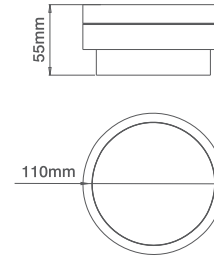

Ovia® Outdoor Lighting

Ovia® Outdoor Lighting

230V Low Energy IP54 Surface Light

Code	Description	No. of Lamps	Lampholder Type	Max Wattage
LE603AL	230V GX53 9W Max. IP54 Surface Light - Aluminium	1	GX53	9W

Lamp not included

Available Finish

230V Low Energy IP54 Step Surface Light

Code	Description	No. of Lamps	Lampholder Type	Max Wattage
LE604AL	230V GX53 9W Max. IP54 Step Surface Light - Aluminium	1	GX53	9W

Lamp not included

Available Finish

Product Approvals
Good protection against ingress of dust and moisture
Complies with BS EN 60598

Product Approvals
Good protection against ingress of dust and moisture
Complies with BS EN 60598