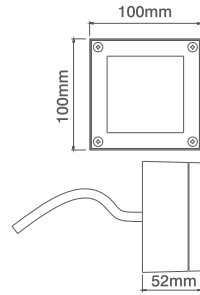

Ovia® Outdoor Lighting

Ovia® Outdoor Lighting

16 LED's
Pre-wired 0.2m