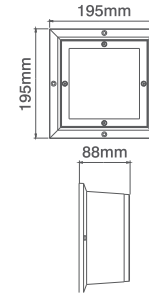

Ovia® Outdoor Lighting

Ovia® Outdoor Lighting

18 LED's

20 LED's

230V 1.5W IP54 (18) LED 190mm Dia. Round Wall Light

230V 1.5W IP54 (20) LED 195mm Square Wall Light

Code	Description	No. of LED's	Max Wattage
LED410SVBL	230V 1.5W IP54 (18) LED 190mm Dia. Round Wall Light - Blue LED - Silver	18	1.5W
LED410SVWH	230V 1.5W IP54 (18) LED 190mm Dia. Round Wall Light - Cool White LED - Silver	18	1.5W