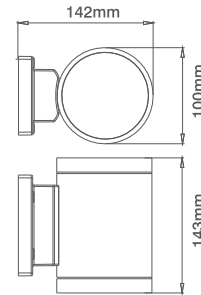

Ovia® Outdoor Lighting

230V Low Energy IP54 Up or Down Wall Lights

Code	Description	No. of Lamps	Lampholder Type	Max Wattage
OL211AG	230V GX53 9W Max. IP54 Up or Down Wall Light - Anthracite Grey	1	GX53	9W

Lamp not included

Available Finish

AG
Anthracite Grey

Product Approvals

Good protection against ingress of dust and moisture
Complies with BS EN 60598

230V Low Energy IP54 Up & Down Wall Lights

Code	Description	No. of Lamps	Lampholder Type	Max Wattage
OL212AG	230V GX53 2 X 9W Max. IP54 Up & Down Wall Light - Anthracite Grey	2	GX53	2 x 9W

Lamp not included

Available Finish

AG
Anthracite Grey

Product Approvals

Good protection against ingress of dust and moisture
Complies with BS EN 60598