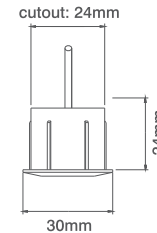

**Product Approvals**  
Complies with BS EN 60598

Ovia® Outdoor Lighting

Ovia® Outdoor Lighting

1 LED  
The access plate allows for easy fitting of an LED driver or transformer through a 55mm ceiling cutout.