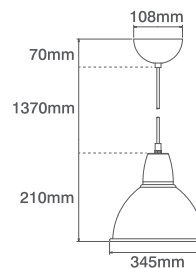

Code	Description	No. of Lamps	Lampholder Type	Max Wattage
PS010AL	230V E27 60W Max. 150mm Dia. Long Aluminium Pendant	1	E27	60W

Lamp not included

Lamp not included

Available Finish

Available Finish

AL
Aluminium

AL
Aluminium

Product Approvals
Complies with BS EN 60598

Product Approvals
Complies with BS EN 60598

230V E27 60W Max. 210mm Dia. Dome Aluminium Pendant

Code	Description	No. of Lamps	Lampholder Type	Max Wattage
PS015AL	230V E27 60W Max. 210mm Dia. Dome Aluminium Pendant	1	E27	60W

Lamp not included

Available Finish

AL
Aluminium

Product Approvals
Complies with BS EN 60598

230V E27 60W Max. 350mm Dia. Dome Aluminium Pendant

Code	Description	No. of Lamps	Lampholder Type	Max Wattage
PS020AL	230V E27 60W Max. 350mm Dia. Dome Aluminium Pendant	1	E27	60W

Lamp not included

Available Finish

AL
Aluminium

Product Approvals
Complies with BS EN 60598

230V E27 60W Max. 330mm Dia. Dome With Opaque Glass Aluminium Pendant

Code	Description	No. of Lamps	Lampholder Type	Max Wattage
PS030AL	230V E27 60W Max. 330mm Dia. Dome With Opaque Glass Aluminium Pendant	1	E27	60W