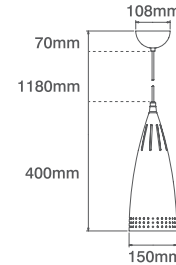

PENDANT & SUSPENDED LIGHTING

OVIA[®]

Ovia® Indoor Lighting

Ovia® Indoor Lighting

230V E27 60W Max. 130mm Dia. Long Aluminium Pendant

230V E27 60W Max. 150mm Dia. Long Aluminium Pendant

Code	Description	No. of Lamps	Lampholder Type	Max Wattage
PS005AL	230V E27 60W Max. 130mm Dia. Long Aluminium Pendant	1	E27	60W

Code	Description	No. of Lamps	Lampholder Type	Max Wattage
PS010AL	230V E27 60W Max. 150mm Dia. Long Aluminium Pendant	1	E27	60W

Lamp not included

Lamp not included

Available Finish

Available Finish

AL
Aluminium

AL
Aluminium

Product Approvals
Complies with BS EN 60598

Product Approvals
Complies with BS EN 60598

230V E27 60W Max. 210mm Dia. Dome Aluminium Pendant

Code	Description	No. of Lamps	Lampholder Type	Max Wattage
PS015AL	230V E27 60W Max. 210mm Dia. Dome Aluminium Pendant	1	E27	60W

Lamp not included

Available Finish

AL
Aluminium

Product Approvals
Complies with BS EN 60598

230V E27 60W Max. 330mm Dia. Dome With Opaque Glass Aluminium Pendant

Code	Description	No. of Lamps	Lampholder Type	Max Wattage
PS030AL	230V E27 60W Max. 330mm Dia. Dome With Opaque Glass Aluminium Pendant	1	E27	60W