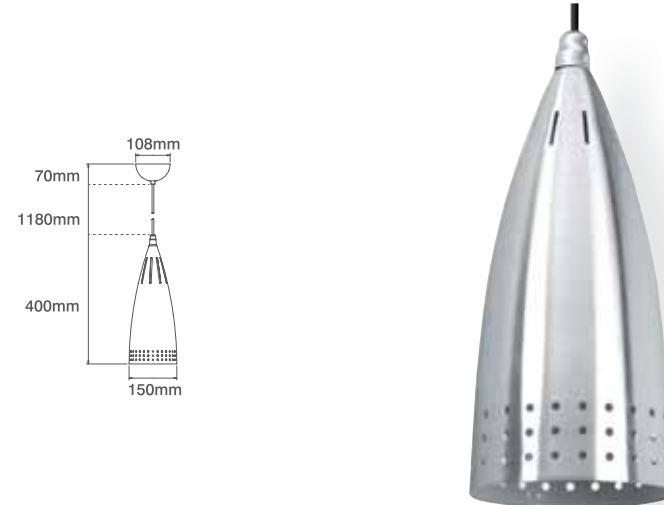

PENDANT & SUSPENDED LIGHTING

OVIA[®]

Ovia® Indoor Lighting

Ovia® Indoor Lighting

230V E27 60W Max. 130mm Dia. Long Aluminium Pendant

230V E27 60W Max. 150mm Dia. Long Aluminium Pendant

Code	Description	No. of Lamps	Lampholder Type	Max Wattage
PS005AL	230V E27 60W Max. 130mm Dia. Long Aluminium Pendant	1	E27	60W

Code	Description	No. of Lamps	Lampholder Type	Max Wattage
PS010AL	230V E27 60W Max. 150mm Dia. Long Aluminium Pendant	1	E27	60W

Lamp not included

Lamp not included

Available Finish

Available Finish

AL
Aluminium

AL
Aluminium

Product Approvals
Complies with BS EN 60598

Product Approvals
Complies with BS EN 60598

230V E27 60W Max. 210mm Dia. Dome Aluminium Pendant

Code	Description	No. of Lamps	Lampholder Type	Max Wattage
PS015AL	230V E27 60W Max. 210mm Dia. Dome Aluminium Pendant	1	E27	60W

Lamp not included

Available Finish

AL
Aluminium

Product Approvals
Complies with BS EN 60598

230V E27 60W Max. 315mm Dia. Contour Clear Glass Aluminium Pendant

Code	Description	No. of Lamps	Lampholder Type	Max Wattage
PS025AL	230V E27 60W Max. 315mm Dia. Contour Clear Glass Aluminium Pendant	1	E27	60W