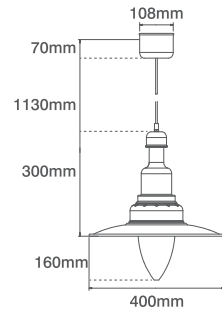

AL
Aluminium

Product Approvals
Complies with BS EN 60598

Product Approvals
Complies with BS EN 60598

230V E27 60W Max. 210mm Dia. Dome Aluminium Pendant

Code	Description	No. of Lamps	Lampholder Type	Max Wattage
PS015AL	230V E27 60W Max. 210mm Dia. Dome Aluminium Pendant	1	E27	60W

Lamp not included

Available Finish

AL
Aluminium

Product Approvals
Complies with BS EN 60598

230V E27 60W Max. 350mm Dia. Dome Aluminium Pendant

Code	Description	No. of Lamps	Lampholder Type	Max Wattage
PS020AL	230V E27 60W Max. 350mm Dia. Dome Aluminium Pendant	1	E27	60W

Lamp not included

Available Finish

AL
Aluminium

Product Approvals
Complies with BS EN 60598

230V E27 60W Max. 315mm Dia. Contour Clear Glass Aluminium Pendant

Code	Description	No. of Lamps	Lampholder Type	Max Wattage
PS025AL	230V E27 60W Max. 315mm Dia. Contour Clear Glass Aluminium Pendant	1	E27	60W

Lamp not included

Available Finish

AL
Aluminium

Product Approvals
Complies with BS EN 60598

230V E27 60W Max. 330mm Dia. Dome With Opaque Glass Aluminium Pendant

Code	Description	No. of Lamps	Lampholder Type	Max Wattage
PS030AL	230V E27 60W Max. 330mm Dia. Dome With Opaque Glass Aluminium Pendant	1	E27	60W