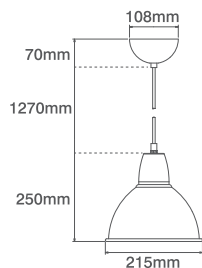

PENDANT & SUSPENDED LIGHTING

OVIA[®]

Ovia® Indoor Lighting

Ovia® Indoor Lighting

230V E27 60W Max. 130mm Dia. Long Aluminium Pendant

230V E27 60W Max. 150mm Dia. Long Aluminium Pendant

Code	Description	No. of Lamps	Lampholder Type	Max Wattage
PS005AL	230V E27 60W Max. 130mm Dia. Long Aluminium Pendant	1	E27	60W

Code	Description	No. of Lamps	Lampholder Type	Max Wattage
PS010AL	230V E27 60W Max. 150mm Dia. Long Aluminium Pendant	1	E27	60W

Lamp not included

Lamp not included

Available Finish

Available Finish

AL
Aluminium

AL
Aluminium

Product Approvals
Complies with BS EN 60598

Product Approvals
Complies with BS EN 60598

230V E27 60W Max. 210mm Dia. Dome Aluminium Pendant

Code	Description	No. of Lamps	Lampholder Type	Max Wattage
PS015AL	230V E27 60W Max. 210mm Dia. Dome Aluminium Pendant	1	E27	60W

Lamp not included

Available Finish

AL
Aluminium

Product Approvals
Complies with BS EN 60598

230V E27 60W Max. 330mm Dia. Dome With Opaque Glass Aluminium Pendant

Code	Description	No. of Lamps	Lampholder Type	Max Wattage
PS030AL	230V E27 60W Max. 330mm Dia. Dome With Opaque Glass Aluminium Pendant	1	E27	60W