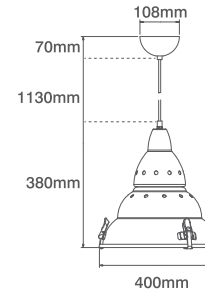

AL
Aluminium

Product Approvals
Complies with BS EN 60598

Product Approvals
Complies with BS EN 60598

230V E27 60W Max. 210mm Dia. Dome Aluminium Pendant

Code	Description	No. of Lamps	Lampholder Type	Max Wattage
PS015AL	230V E27 60W Max. 210mm Dia. Dome Aluminium Pendant	1	E27	60W

Lamp not included

Available Finish

AL
Aluminium

Product Approvals
Complies with BS EN 60598

230V E27 60W Max. 350mm Dia. Dome Aluminium Pendant

Code	Description	No. of Lamps	Lampholder Type	Max Wattage
PS020AL	230V E27 60W Max. 350mm Dia. Dome Aluminium Pendant	1	E27	60W

Lamp not included

Available Finish

AL
Aluminium

Product Approvals
Complies with BS EN 60598

230V E27 60W Max. 315mm Dia. Contour Clear Glass Aluminium Pendant

Code	Description	No. of Lamps	Lampholder Type	Max Wattage
PS025AL	230V E27 60W Max. 315mm Dia. Contour Clear Glass Aluminium Pendant	1	E27	60W

Lamp not included

Available Finish

AL
Aluminium

Product Approvals
Complies with BS EN 60598

230V E27 60W Max. 330mm Dia. Dome With Opaque Glass Aluminium Pendant

Code	Description	No. of Lamps	Lampholder Type	Max Wattage
PS030AL	230V E27 60W Max. 330mm Dia. Dome With Opaque Glass Aluminium Pendant	1	E27	60W