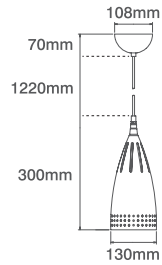

PENDANT & SUSPENDED LIGHTING

OVIA[®]

Ovia® Indoor Lighting

Ovia® Indoor Lighting

230V E27 60W Max. 130mm Dia. Long Aluminium Pendant

230V E27 60W Max. 150mm Dia. Long Aluminium Pendant

Code	Description	No. of Lamps	Lampholder Type	Max Wattage
PS005AL	230V E27 60W Max. 130mm Dia. Long Aluminium Pendant	1	E27	60W

Code	Description	No. of Lamps	Lampholder Type	Max Wattage
PS010AL	230V E27 60W Max. 150mm Dia. Long Aluminium Pendant	1	E27	60W

Lamp not included

Lamp not included

Available Finish

Available Finish

AL
Aluminium

AL
Aluminium

Product Approvals
Complies with BS EN 60598

Product Approvals
Complies with BS EN 60598

230V E27 60W Max. 210mm Dia. Dome Aluminium Pendant

Code	Description	No. of Lamps	Lampholder Type	Max Wattage
PS015AL	230V E27 60W Max. 210mm Dia. Dome Aluminium Pendant	1	E27	60W

Lamp not included

Available Finish

AL
Aluminium

Product Approvals
Complies with BS EN 60598

230V E27 60W Max. 330mm Dia. Dome With Opaque Glass Aluminium Pendant

Code	Description	No. of Lamps	Lampholder Type	Max Wattage
PS030AL	230V E27 60W Max. 330mm Dia. Dome With Opaque Glass Aluminium Pendant	1	E27	60W