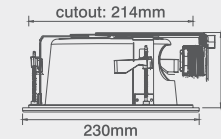

Code	Description	No. of Lamps	Lampholder Type	Max Wattage
LE120WH	230V E27 20W Max. 175mm Dia. Vertical Head Downlight - White	1	E27	20W

Lamp not included Optional glass covers available not included

GF140CG

Integrated  
**flow**<sup>™</sup>  
Connector

Dimensions

Optional glass covers available not included

230V Low Energy Open Downlight With Optional Glass c/w Flow<sup>™</sup> Connector

Code	Description	No. of Lamps	Lampholder Type	Max Wattage
LE220WH	230V E27 2 x 20W Max. 230mm Dia. Horizontal Head Downlight - White	1	E27	2 x 20W