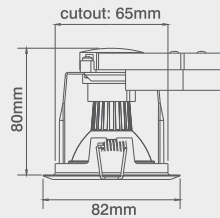

# DOWNLIGHTS

ovivo®

Available Finishes

Please add required finish in to the code e.g. **GZ015CH**.

Dimensions

**NOTE:** Features a housed terminal block with loop-out facility.

230V GZ10 50W Max. Fixed Downlight

Product Approvals

Complies with BS EN 60598

Dimensions

Requires Bezel (GF495) not included  
(See opposite page)

IP65

IP65

230V IP65 Fixed Downlight Housing c/w Flow™ Connector

Code	Description	No. of Lamps	Lampholder Type	Max Wattage
GZ096	230V GZ10 50W Max. IP65 Fixed Downlight Housing	1	GZ10/GU10	50W

Code	Description	No. of Lamps	Lampholder Type	Max Wattage
LE120WH	230V E27 20W Max. 175mm Dia. Vertical Head Downlight - White	1	E27	20W

Lamp not included Optional glass covers available not included

GF140CG

Integrated  
**flow**<sup>™</sup>  
Connector

Dimensions

Optional glass covers available not included

230V Low Energy Open Downlight With Optional Glass c/w Flow<sup>™</sup> Connector

Code	Description	No. of Lamps	Lampholder Type	Max Wattage
LE220WH	230V E27 2 x 20W Max. 230mm Dia. Horizontal Head Downlight - White	1	E27	2 x 20W