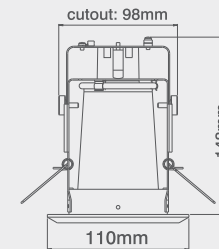

Dimensions

230V Fixed Downlight Housing c/w Flow™ Connector & Moisture Seal

Code	Description	No. of Lamps	Lampholder Type	Max Wattage
LE5301	230V E27 12W Max. Fixed Downlight Housing	1	E27	12W

Lamp not included Requires Bezel (GF4300, GF4310, GF4311) not included, please see overleaf.

Product Approvals

Complies with BS EN 60598