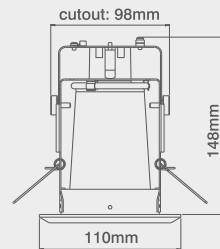

Dimensions

230V Fixed 110mm Dia. Downlights c/w Flow™ Connector & Moisture Seal

Code	Description	No. of Lamps	Lampholder Type	Max Wattage
LE5101CH	230V E27 12W Max. Fixed Downlight - Chrome	1	E27	12W
LE5101SC	230V E27 12W Max. Fixed Downlight - Satin Chrome	1	E27	12W
LE5101WH	230V E27 12W Max. Fixed Downlight - White	1	E27	12W

Lamp not included

Product Approvals

Complies with BS EN 60598