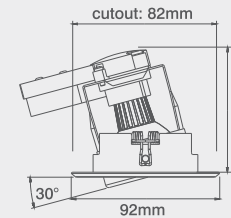

Lamp not included. Features a housed terminal block with loop-out facility.

Product Approvals

Complies with BS EN 60598

Available Finishes

Please add required finish in to the code e.g. **GZ020CH**.

Dimensions