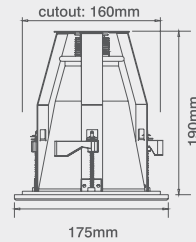

Dimensions

Optional glass covers available not included

230V Low Energy Open Downlight With Optional Glass c/w Flow™ Connector

Code	Description	No. of Lamps	Lampholder Type	Max Wattage
LE120WH	230V E27 20W Max. 175mm Dia. Vertical Head Downlight - White	1	E27	20W

Lamp not included Optional glass covers available not included