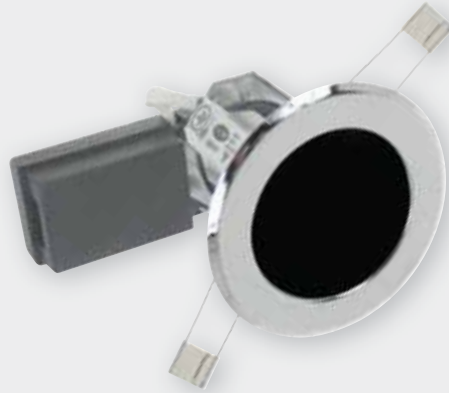

# DOWNLIGHTS

ovivo®

Available Finishes

Please add required finish in to the code e.g. **GZ015CH**.

Dimensions

**NOTE:** Features a housed terminal block with loop-out facility.

230V GZ10 50W Max. Fixed Downlight

Code	Description	No. of Lamps	Lampholder Type	Max Wattage
<b>GZ015CH</b>	230V GZ10 50W Max. Fixed Downlight - Chrome	1	GZ10/GU10	50W
<b>GZ015SC</b>	230V GZ10 50W Max. Fixed Downlight - Satin Chrome	1	GZ10/GU10	50W
<b>GZ015WH</b>	230V GZ10 50W Max. Fixed Downlight - White	1	GZ10/GU10	50W

Lamp not included. Features a housed terminal block with loop-out facility.

Product Approvals

Complies with BS EN 60598

Available Finishes

Please add required finish in to the code e.g. **GZ020CH**.

Dimensions

**NOTE:** Features a housed terminal block with loop-out facility.

230V GZ10 50W Max. Adjustable Downlight

Code	Description	Tilt	No. of Lamps	Lampholder Type	Max Wattage
<b>GZ020CH</b>	230V GZ10 50W Max. Adjustable Downlight - Chrome	30°	1	GZ10/GU10	50W
<b>GZ020SC</b>	230V GZ10 50W Max. Adjustable Downlight - Satin Chrome	30°	1	GZ10/GU10	50W
<b>GZ020WH</b>	230V GZ10 50W Max. Adjustable Downlight - White	30°	1	GZ10/GU10	50W