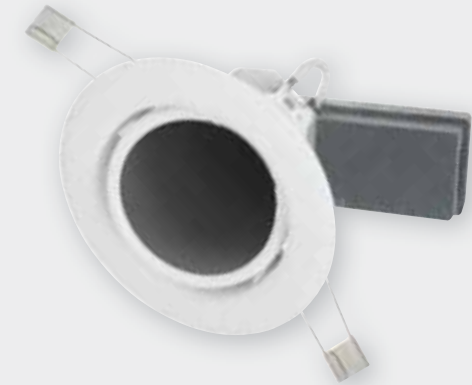

# DOWNLIGHTS

ovivo®

Available Finishes

Please add required finish in to the code e.g. **GZ015CH**.

Dimensions

**NOTE:** Features a housed terminal block with loop-out facility.

230V GZ10 50W Max. Fixed Downlight

Code	Description	No. of Lamps	Lampholder Type	Max Wattage
<b>GZ015CH</b>	230V GZ10 50W Max. Fixed Downlight - Chrome	1	GZ10/GU10	50W
<b>GZ015SC</b>	230V GZ10 50W Max. Fixed Downlight - Satin Chrome	1	GZ10/GU10	50W
<b>GZ015WH</b>	230V GZ10 50W Max. Fixed Downlight - White	1	GZ10/GU10	50W

Lamp not included. Features a housed terminal block with loop-out facility.

Product Approvals

Complies with BS EN 60598

Available Finishes

Please add required finish in to the code e.g. **GZ020CH**.

Dimensions

**NOTE:** Features a housed terminal block with loop-out facility.

230V GZ10 50W Max. Adjustable Downlight

Code	Description	Tilt	No. of Lamps	Lampholder Type	Max Wattage
<b>GZ020CH</b>	230V GZ10 50W Max. Adjustable Downlight - Chrome	30°	1	GZ10/GU10	50W
<b>GZ020SC</b>	230V GZ10 50W Max. Adjustable Downlight - Satin Chrome	30°	1	GZ10/GU10	50W
<b>GZ020WH</b>	230V GZ10 50W Max. Adjustable Downlight - White	30°	1	GZ10/GU10	50W