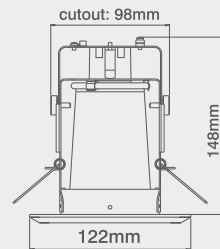

Integrated  
**flow**<sup>™</sup>  
Connector

Dimensions

Optional glass covers available not included

230V Low Energy Open Downlight With Optional Glass c/w Flow<sup>™</sup> Connector

Code	Description	No. of Lamps	Lampholder Type	Max Wattage
LE220WH	230V E27 2 x 20W Max. 230mm Dia. Horizontal Head Downlight - White	1	E27	2 x 20W

Available Finishes

Product Approvals

Complies with BS EN 60598

Available Finishes

Please add required finish in to the code e.g. **LE5211CH**.

Dimensions

230V Cast Fixed Square 122mm Downlights c/w Flow™ Connector