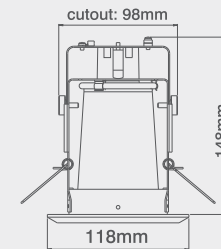

Lamp not included

Product Approvals

Complies with BS EN 60598

Available Finishes

Please add required finish in to the code e.g. **LE5201CH**.

Dimensions

230V Cast Fixed 118mm Dia. Downlights c/w Flow™ Connector