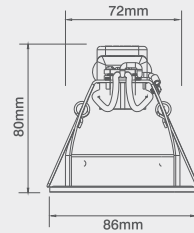

Dimensions

Requires Bezel (GF495) not included
(See opposite page)

IP65

IP65

230V IP65 Fixed Downlight Housing c/w Flow™ Connector

Code	Description	No. of Lamps	Lampholder Type	Max Wattage
GZ096	230V GZ10 50W Max. IP65 Fixed Downlight Housing	1	GZ10/GU10	50W

Lamp not included Requires Bezel (GF495) not included

Product Approvals

Complies with BS EN 60598