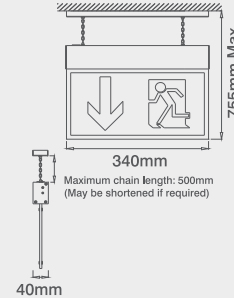

(25M) 3hr maintained only. Self test with LED identification. Maximum chain length 500mm (Maybe shortened if required)

Product Approvals

Complies with BS EN 60598

LED

Available Finishes

SV

Dimensions

Large (32m) Chain Mounted Emergency Sign - Single Sided Legend