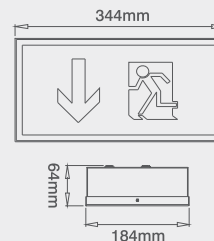

Product Approvals

Complies with BS EN 60598

Available Finishes

WH

Dimensions

(32M) 3hr - can be wired as maintained or non-maintained. Self test with LED identification.

LED

**Large (32m) Wall Mounted Box Type Emergency Sign - Single Sided Legend**