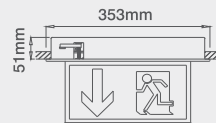

Small (25m) Recessed Mounted Emergency Sign - Single Sided Legend

- EM256WHSD 230V 7W LED Recessed Emergency Sign - Down
- EM256WHSL 230V 7W LED Recessed Emergency Sign - Left
- EM256WHSR 230V 7W LED Recessed Emergency Sign - Right
- EM256WHSU 230V 7W LED Recessed Emergency Sign - Up

Small (25m) Recessed Mounted Emergency Sign - Double Sided Legend

- EM256WHDD 230V 7W LED Recessed Emergency Sign - Down
- EM256WHDLR 230V 7W LED Recessed Emergency Sign - Left/Right
- EM256WHDU 230V 7W LED Recessed Emergency Sign - Up

Ceiling Cut Out: 355 x 65mm.
(25M) 3hr maintained only. Self test with LED identification.

Product Approvals

Complies with BS EN 60598

4.8V NiMH Battery

- EM486 4.8V 600mAH NiMH Battery For Both EM250 & EM320 Ranges