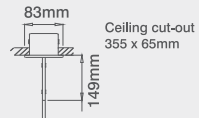

Small (25m) Recessed Mounted Emergency Sign - Single Sided Legend

- EM256WHSD 230V 7W LED Recessed Emergency Sign - Down
- EM256WHSL 230V 7W LED Recessed Emergency Sign - Left
- EM256WHSR 230V 7W LED Recessed Emergency Sign - Right
- EM256WHSU 230V 7W LED Recessed Emergency Sign - Up

Small (25m) Recessed Mounted Emergency Sign - Double Sided Legend

- EM256WHDD 230V 7W LED Recessed Emergency Sign - Down
- EM256WHDLR 230V 7W LED Recessed Emergency Sign - Left/Right
- EM256WHDU 230V 7W LED Recessed Emergency Sign - Up

Ceiling Cut Out: 355 x 65mm.
(25M) 3hr maintained only. Self test with LED identification.

Product Approvals

Complies with BS EN 60598

4.8V NiMH Battery

- EM486 4.8V 600mAH NiMH Battery For Both EM250 & EM320 Ranges