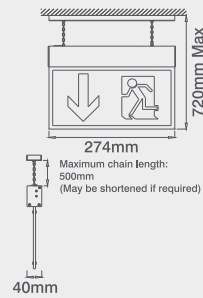

Product Approvals

Complies with BS EN 60598

Available Finishes

SV

Dimensions

(32M) 3hr - can be wired as maintained or non-maintained. Self test with LED identification.

Large (32m) Wall Mounted Emergency Sign - Single Sided Legend

Product Approvals

Complies with BS EN 60598

Available Finishes

SV

Dimensions

(25M) 3hr maintained only. Self test with LED identification.

LED

**Small (25m) Outrigger Mounted Emergency Sign - Single Sided Legend**

Product Approvals

Complies with BS EN 60598

Available Finishes

SV

Dimensions

(25M) 3hr maintained only. Self test with LED identification.

LED

**Small (25m) Ceiling Mounted Emergency Sign - Single Sided Legend**

Product Approvals

Complies with BS EN 60598

LED

Available Finishes

SV

Dimensions

Small (25m) Chain Mounted Emergency Sign - Single Sided Legend

- EM254SVDD 230V 7W LED Chain Mounted Emergency Sign - Down
- EM254SVSL 230V 7W LED Chain Mounted Emergency Sign - Left
- EM254SVSR 230V 7W LED Chain Mounted Emergency Sign - Right
- EM254SVSU 230V 7W LED Chain Mounted Emergency Sign - Up