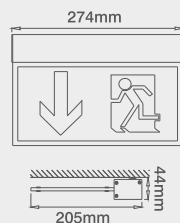

# EMERGENCY SIGNS

Available Finishes

SV

Dimensions

(25M) 3hr maintained only. Self test with LED identification.

Small (25m) Wall Mounted Emergency Sign - Single Sided Legend

- EM251SVSD 230V 7W LED Wall Mounted Emergency Sign - Down
- EM251SVSL 230V 7W LED Wall Mounted Emergency Sign - Left
- EM251SVSR 230V 7W LED Wall Mounted Emergency Sign - Right
- EM251SVSU 230V 7W LED Wall Mounted Emergency Sign - Up

Product Approvals

Complies with BS EN 60598

Available Finishes

SV

Dimensions

(32M) 3hr - can be wired as maintained or non-maintained. Self test with LED identification.

Large (32m) Wall Mounted Emergency Sign - Single Sided Legend