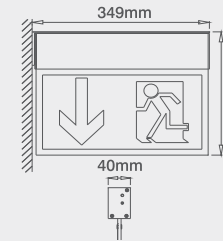

Product Approvals

Complies with BS EN 60598

Available Finishes

SV

Dimensions

(32M) 3hr - can be wired as maintained or non-maintained. Self test with LED identification.

Large (32m) Wall Mounted Emergency Sign - Single Sided Legend

Product Approvals

Complies with BS EN 60598

Available Finishes

SV

Dimensions

(32M) 3hr - can be wired as maintained or non-maintained. Self test with LED identification.

LED

**Large (32m) Outrigger Mounted Emergency Sign - Single Sided Legend**