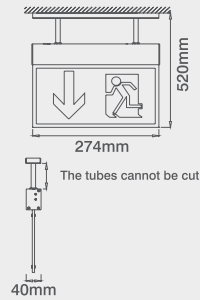

Dimensions

LED

Small (25m) Pendulum Mounted Emergency Sign - Single Sided Legend

- EM255SVSD 230V 7W LED Pendulum Mounted Emergency Sign - Down
- EM255SVSL 230V 7W LED Pendulum Mounted Emergency Sign - Left
- EM255SVSR 230V 7W LED Pendulum Mounted Emergency Sign - Right
- EM255SVSU 230V 7W LED Pendulum Mounted Emergency Sign - Up

Small (25m) Pendulum Mounted Emergency Sign - Double Sided Legend

- EM255SVDD 230V 7W LED Pendulum Mounted Emergency Sign - Down
- EM255SVDLR 230V 7W LED Pendulum Mounted Emergency Sign - Left/Right
- EM255SVDU 230V 7W LED Pendulum Mounted Emergency Sign - Up

(25M) 3hr maintained only. Self test with LED identification. The tubes cannot be cut.

Product Approvals

Complies with BS EN 60598