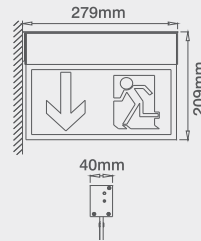

# EMERGENCY SIGNS

Available Finishes

SV

Dimensions

(25M) 3hr maintained only. Self test with LED identification.

Small (25m) Wall Mounted Emergency Sign - Single Sided Legend

- EM251SVSD 230V 7W LED Wall Mounted Emergency Sign - Down
- EM251SVSL 230V 7W LED Wall Mounted Emergency Sign - Left
- EM251SVSR 230V 7W LED Wall Mounted Emergency Sign - Right
- EM251SVSU 230V 7W LED Wall Mounted Emergency Sign - Up

Product Approvals

Complies with BS EN 60598

Available Finishes

SV

Dimensions

(32M) 3hr - can be wired as maintained or non-maintained. Self test with LED identification.

Large (32m) Wall Mounted Emergency Sign - Single Sided Legend

Product Approvals

Complies with BS EN 60598

Available Finishes

SV

Dimensions

(25M) 3hr maintained only. Self test with LED identification.

LED

**Small (25m) Outrigger Mounted Emergency Sign - Single Sided Legend**