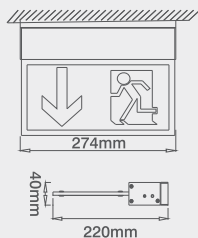

Product Approvals

Complies with BS EN 60598

Available Finishes

SV

Dimensions

(32M) 3hr - can be wired as maintained or non-maintained. Self test with LED identification.

Large (32m) Wall Mounted Emergency Sign - Single Sided Legend

Product Approvals

Complies with BS EN 60598

Available Finishes

SV

Dimensions

(25M) 3hr maintained only. Self test with LED identification.

LED

**Small (25m) Ceiling Mounted Emergency Sign - Single Sided Legend**