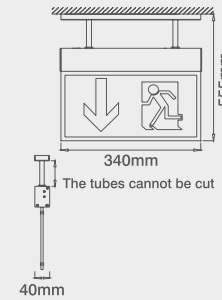

Dimensions

LED

Large (32m) Pendulum Mounted Emergency Sign - Single Sided Legend

- EM325SVSD 230V 7W LED Pendulum Mounted Emergency Sign - Down
- EM325SVSL 230V 7W LED Pendulum Mounted Emergency Sign - Left
- EM325SVSR 230V 7W LED Pendulum Mounted Emergency Sign - Right
- EM325SVSU 230V 7W LED Pendulum Mounted Emergency Sign - Up

Large (32m) Pendulum Mounted Emergency Sign - Double Sided Legend

- EM325SVDLR 230V 7W LED Pendulum Mounted Emergency Sign - Left/Right
- EM325SVDU 230V 7W LED Pendulum Mounted Emergency Sign - Up

(32M) 3hr - can be wired as maintained or non-maintained. Self test with LED identification. The tubes cannot be cut.

Product Approvals

Complies with BS EN 60598