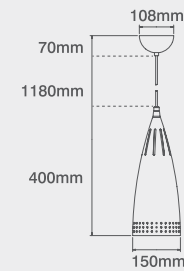

Product Approvals

Complies with BS EN 60598

Available Finishes

AL

Dimensions

230V E27 60W Max. 150mm Dia. Long Aluminium Pendant

Code	Description	No. of Lamps	Lampholder Type	Max Wattage
PS010AL	230V E27 60W Max. 150mm Dia. Long Aluminium Pendant	1	E27	60W
	Lamp not included			

Product Approvals

Complies with BS EN 60598

Available Finishes

AL

Dimensions

**230V E27 60W Max. 210mm Dia. Dome Aluminium Pendant**

Code	Description	No. of Lamps	Lampholder Type	Max Wattage
PS015AL	230V E27 60W Max. 210mm Dia. Dome Aluminium Pendant	1	E27	60W
	Lamp not included			

Product Approvals

Complies with BS EN 60598

Available Finishes

AL

Dimensions

**230V E27 60W Max. 350mm Dia. Dome Aluminium Pendant**

Code	Description	No. of Lamps	Lampholder Type	Max Wattage
PS020AL	230V E27 60W Max. 350mm Dia. Dome Aluminium Pendant	1	E27	60W
	Lamp not included			

Product Approvals

Complies with BS EN 60598

Available Finishes

AL

Dimensions

**230V E27 60W Max. 330mm Dia. Dome With Opaque Glass Aluminium Pendant**

Code	Description	No. of Lamps	Lampholder Type	Max Wattage
PS030AL	230V E27 60W Max. 330mm Dia. Dome With Opaque Glass Aluminium Pendant	1	E27	60W
	Lamp not included			