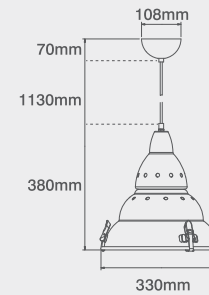

Product Approvals

Complies with BS EN 60598

Available Finishes

AL

Dimensions

**230V E27 60W Max. 210mm Dia. Dome Aluminium Pendant**

Code	Description	No. of Lamps	Lampholder Type	Max Wattage
PS015AL	230V E27 60W Max. 210mm Dia. Dome Aluminium Pendant	1	E27	60W
	Lamp not included			

Product Approvals

Complies with BS EN 60598

Available Finishes

AL

Dimensions

**230V E27 60W Max. 350mm Dia. Dome Aluminium Pendant**

Code	Description	No. of Lamps	Lampholder Type	Max Wattage
PS020AL	230V E27 60W Max. 350mm Dia. Dome Aluminium Pendant	1	E27	60W
	Lamp not included			

Product Approvals

Complies with BS EN 60598

Available Finishes

AL

Dimensions

**230V E27 60W Max. 315mm Dia. Contour Clear Glass Aluminium Pendant**

Code	Description	No. of Lamps	Lampholder Type	Max Wattage
PS025AL	230V E27 60W Max. 315mm Dia. Contour Clear Glass Aluminium Pendant	1	E27	60W
	Lamp not included			

Product Approvals

Complies with BS EN 60598

Available Finishes

AL

Dimensions

**230V E27 60W Max. 330mm Dia. Dome With Opaque Glass Aluminium Pendant**

Code	Description	No. of Lamps	Lampholder Type	Max Wattage
PS030AL	230V E27 60W Max. 330mm Dia. Dome With Opaque Glass Aluminium Pendant	1	E27	60W
	Lamp not included			