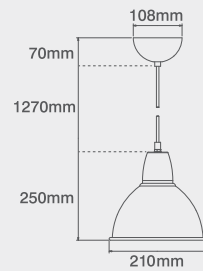

Product Approvals

Complies with BS EN 60598

Available Finishes

AL

Dimensions

**230V E27 60W Max. 210mm Dia. Dome Aluminium Pendant**

Code	Description	No. of Lamps	Lampholder Type	Max Wattage
PS015AL	230V E27 60W Max. 210mm Dia. Dome Aluminium Pendant	1	E27	60W
	Lamp not included			

Product Approvals

Complies with BS EN 60598

Available Finishes

AL

Dimensions

**230V E27 60W Max. 350mm Dia. Dome Aluminium Pendant**

Code	Description	No. of Lamps	Lampholder Type	Max Wattage
PS020AL	230V E27 60W Max. 350mm Dia. Dome Aluminium Pendant	1	E27	60W
	Lamp not included			

Product Approvals

Complies with BS EN 60598

Available Finishes

AL

Dimensions

**230V E27 60W Max. 315mm Dia. Contour Clear Glass Aluminium Pendant**

Code	Description	No. of Lamps	Lampholder Type	Max Wattage
PS025AL	230V E27 60W Max. 315mm Dia. Contour Clear Glass Aluminium Pendant	1	E27	60W
	Lamp not included			

Product Approvals

Complies with BS EN 60598

Available Finishes

AL

Dimensions

**230V E27 60W Max. 330mm Dia. Dome With Opaque Glass Aluminium Pendant**

Code	Description	No. of Lamps	Lampholder Type	Max Wattage
PS030AL	230V E27 60W Max. 330mm Dia. Dome With Opaque Glass Aluminium Pendant	1	E27	60W
	Lamp not included			