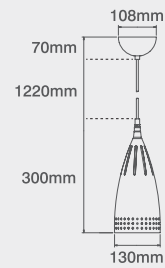

PENDANT &  
SUSPENDED  
LIGHTING

ovivo®

Available Finishes

AL

Dimensions

230V E27 60W Max. 130mm Dia. Long Aluminium Pendant

Code	Description	No. of Lamps	Lampholder Type	Max Wattage
PS005AL	230V E27 60W Max. 130mm Dia. Long Aluminium Pendant	1	E27	60W
	Lamp not included			

Product Approvals

Complies with BS EN 60598

Available Finishes

AL

Dimensions

230V E27 60W Max. 150mm Dia. Long Aluminium Pendant

Code	Description	No. of Lamps	Lampholder Type	Max Wattage
PS010AL	230V E27 60W Max. 150mm Dia. Long Aluminium Pendant	1	E27	60W
	Lamp not included			

Product Approvals

Complies with BS EN 60598

Available Finishes

AL

Dimensions

**230V E27 60W Max. 210mm Dia. Dome Aluminium Pendant**

Code	Description	No. of Lamps	Lampholder Type	Max Wattage
PS015AL	230V E27 60W Max. 210mm Dia. Dome Aluminium Pendant	1	E27	60W
	Lamp not included			

Product Approvals

Complies with BS EN 60598

Available Finishes

AL

Dimensions

**230V E27 60W Max. 330mm Dia. Dome With Opaque Glass Aluminium Pendant**

Code	Description	No. of Lamps	Lampholder Type	Max Wattage
PS030AL	230V E27 60W Max. 330mm Dia. Dome With Opaque Glass Aluminium Pendant	1	E27	60W
	Lamp not included			