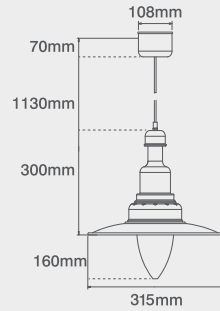

Product Approvals

Complies with BS EN 60598

Available Finishes

AL

Dimensions

**230V E27 60W Max. 210mm Dia. Dome Aluminium Pendant**

Code	Description	No. of Lamps	Lampholder Type	Max Wattage
PS015AL	230V E27 60W Max. 210mm Dia. Dome Aluminium Pendant	1	E27	60W
	Lamp not included			

Product Approvals

Complies with BS EN 60598

Available Finishes

AL

Dimensions

**230V E27 60W Max. 350mm Dia. Dome Aluminium Pendant**

Code	Description	No. of Lamps	Lampholder Type	Max Wattage
PS020AL	230V E27 60W Max. 350mm Dia. Dome Aluminium Pendant	1	E27	60W
	Lamp not included			

Product Approvals

Complies with BS EN 60598

Available Finishes

AL

Dimensions

**230V E27 60W Max. 315mm Dia. Contour Clear Glass Aluminium Pendant**

Code	Description	No. of Lamps	Lampholder Type	Max Wattage
PS025AL	230V E27 60W Max. 315mm Dia. Contour Clear Glass Aluminium Pendant	1	E27	60W
	Lamp not included			

Product Approvals

Complies with BS EN 60598

Available Finishes

AL

Dimensions

**230V E27 60W Max. 330mm Dia. Dome With Opaque Glass Aluminium Pendant**

Code	Description	No. of Lamps	Lampholder Type	Max Wattage
PS030AL	230V E27 60W Max. 330mm Dia. Dome With Opaque Glass Aluminium Pendant	1	E27	60W
	Lamp not included			