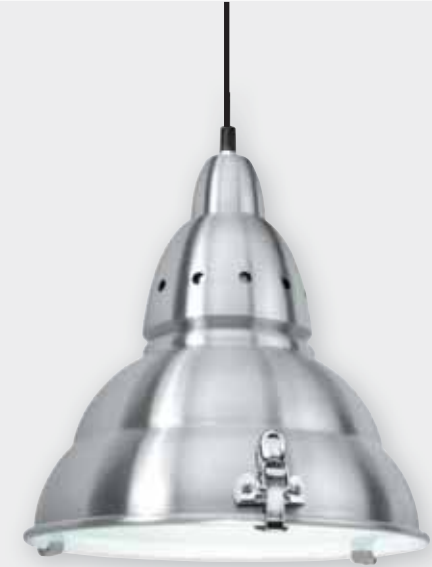

PENDANT &  
SUSPENDED  
LIGHTING

ovivo®

Available Finishes

AL

Dimensions

230V E27 60W Max. 130mm Dia. Long Aluminium Pendant

Code	Description	No. of Lamps	Lampholder Type	Max Wattage
PS005AL	230V E27 60W Max. 130mm Dia. Long Aluminium Pendant	1	E27	60W
	Lamp not included			

Product Approvals

Complies with BS EN 60598

Available Finishes

AL

Dimensions

**230V E27 60W Max. 210mm Dia. Dome Aluminium Pendant**

Code	Description	No. of Lamps	Lampholder Type	Max Wattage
PS015AL	230V E27 60W Max. 210mm Dia. Dome Aluminium Pendant	1	E27	60W
	Lamp not included			

Product Approvals

Complies with BS EN 60598

Available Finishes

AL

Dimensions

**230V E27 60W Max. 315mm Dia. Contour Clear Glass Aluminium Pendant**

Code	Description	No. of Lamps	Lampholder Type	Max Wattage
PS025AL	230V E27 60W Max. 315mm Dia. Contour Clear Glass Aluminium Pendant	1	E27	60W
	Lamp not included			

Product Approvals

Complies with BS EN 60598

Available Finishes

AL

Dimensions

**230V E27 60W Max. 330mm Dia. Dome With Opaque Glass Aluminium Pendant**

Code	Description	No. of Lamps	Lampholder Type	Max Wattage
PS030AL	230V E27 60W Max. 330mm Dia. Dome With Opaque Glass Aluminium Pendant	1	E27	60W
	Lamp not included			