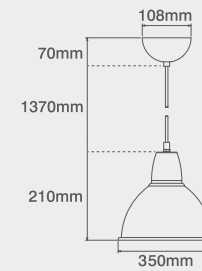

Product Approvals

Complies with BS EN 60598

Available Finishes

AL

Dimensions

**230V E27 60W Max. 210mm Dia. Dome Aluminium Pendant**

Code	Description	No. of Lamps	Lampholder Type	Max Wattage
PS015AL	230V E27 60W Max. 210mm Dia. Dome Aluminium Pendant	1	E27	60W
	Lamp not included			

Product Approvals

Complies with BS EN 60598

Available Finishes

AL

Dimensions

**230V E27 60W Max. 350mm Dia. Dome Aluminium Pendant**

Code	Description	No. of Lamps	Lampholder Type	Max Wattage
PS020AL	230V E27 60W Max. 350mm Dia. Dome Aluminium Pendant	1	E27	60W
	Lamp not included			

Product Approvals

Complies with BS EN 60598

Available Finishes

AL

Dimensions

**230V E27 60W Max. 315mm Dia. Contour Clear Glass Aluminium Pendant**

Code	Description	No. of Lamps	Lampholder Type	Max Wattage
PS025AL	230V E27 60W Max. 315mm Dia. Contour Clear Glass Aluminium Pendant	1	E27	60W
	Lamp not included			

Product Approvals

Complies with BS EN 60598

Available Finishes

AL

Dimensions

**230V E27 60W Max. 330mm Dia. Dome With Opaque Glass Aluminium Pendant**

Code	Description	No. of Lamps	Lampholder Type	Max Wattage
PS030AL	230V E27 60W Max. 330mm Dia. Dome With Opaque Glass Aluminium Pendant	1	E27	60W
	Lamp not included			